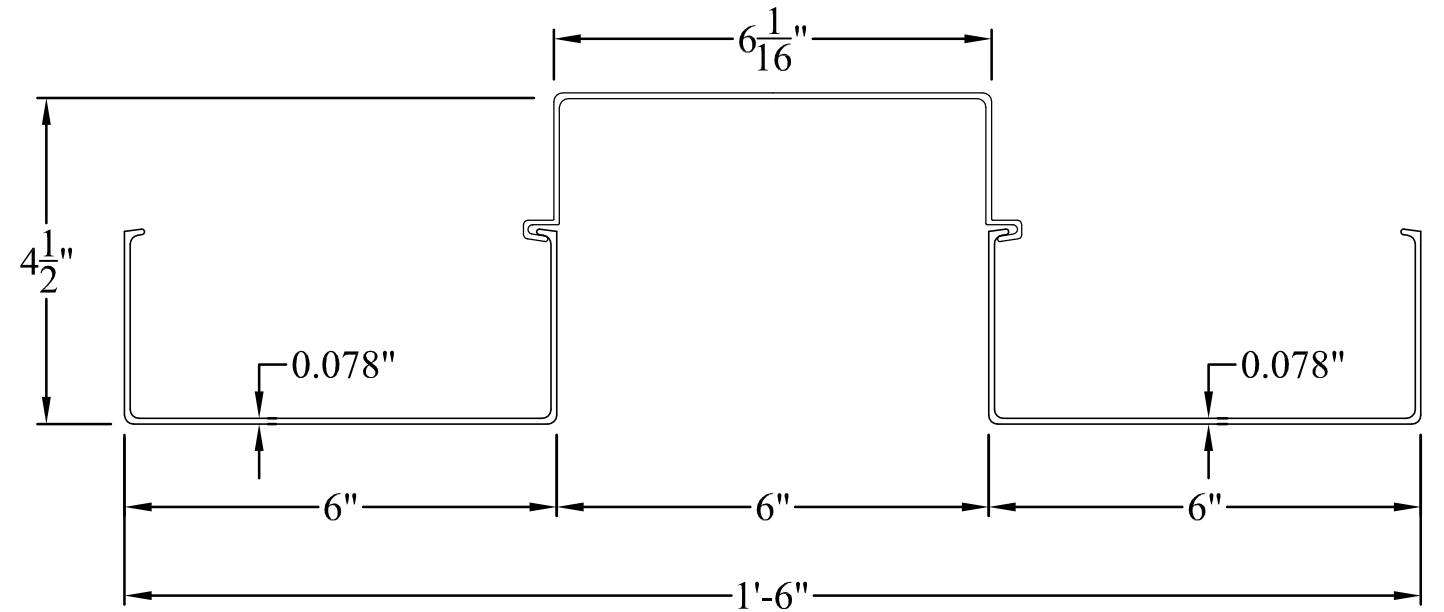

1 2-3/4" DECK ASSEMBLY

2 4-1/2" DECK ASSEMBLY

3 6" DECK ASSEMBLY

4 SELF MATING DECK ASSEMBLY

DRAWN BY: Arnold Parker		DATE: 07/02/2011	 Quality Aluminum Fabricators Since 1982 13302 Redfish Lane Stafford, TX 77477 (281) 499-9026
SCALE: 3"=1'	JOB No.: 0000	REV:	
TITLE: All Deck		SHEET: 1	