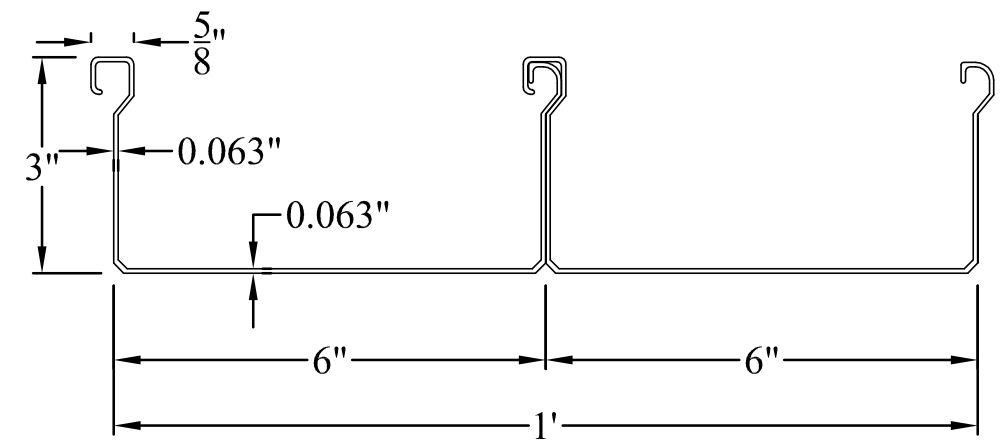

1 2-3/4" DECK ASSEMBLY

2 4-1/2" DECK ASSEMBLY

3 6" DECK ASSEMBLY

4 SELF MATING DECK ASSEMBLY

DRAWN BY: Arnold Parker		DATE: 07/02/2011	 Quality Aluminum Fabricators Since 1982 13302 Redfish Lane Stafford, TX 77477 (281) 499-9026
SCALE: 3"=1'	JOB No.: 0000	REV:	
TITLE: All Deck		SHEET: 1	