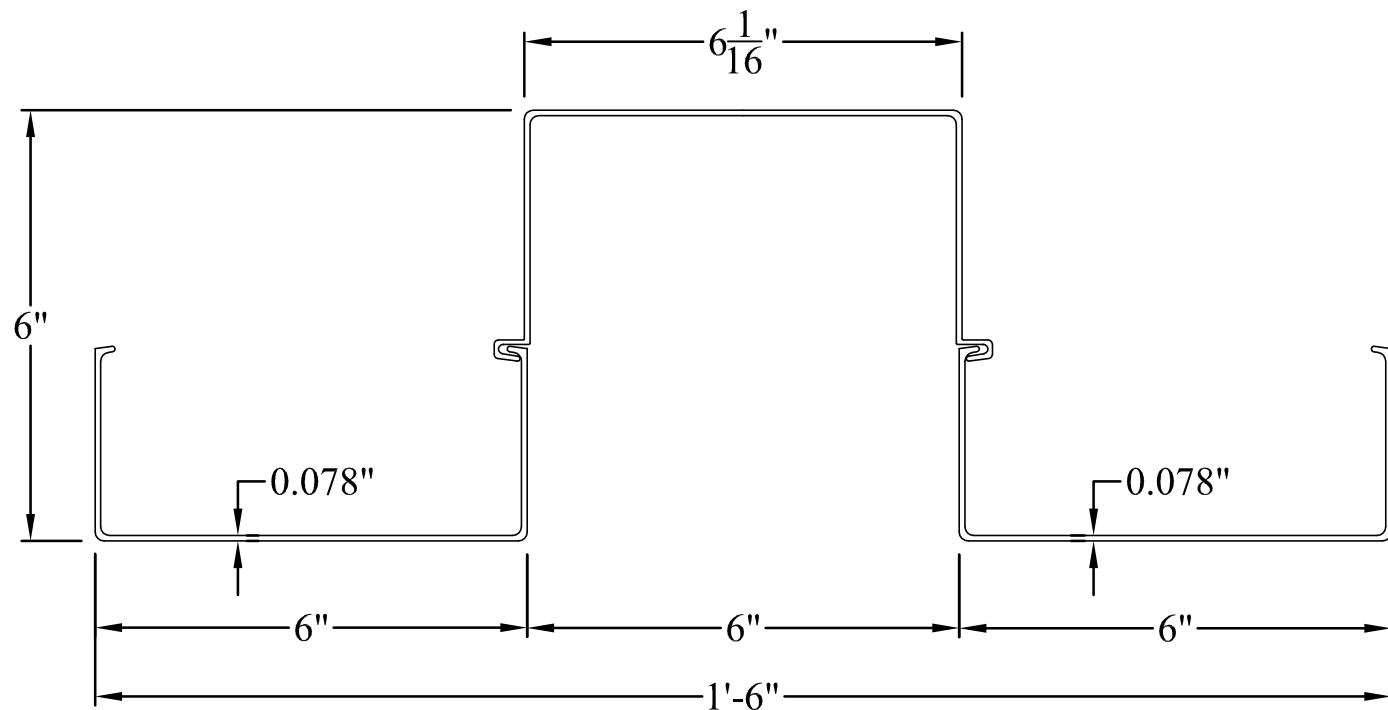

1 2-3/4" DECK ASSEMBLY

2 4-1/2" DECK ASSEMBLY

3 6" DECK ASSEMBLY

4 SELF MATING DECK ASSEMBLY

DRAWN BY: Arnold Parker		DATE: 07/02/2011	 Quality Aluminum Fabricators Since 1982 13302 Redfish Lane Stafford, TX 77477 (281) 499-9026
SCALE: 3"=1'	JOB No.: 0000	REV:	
TITLE: All Deck		SHEET: 1	