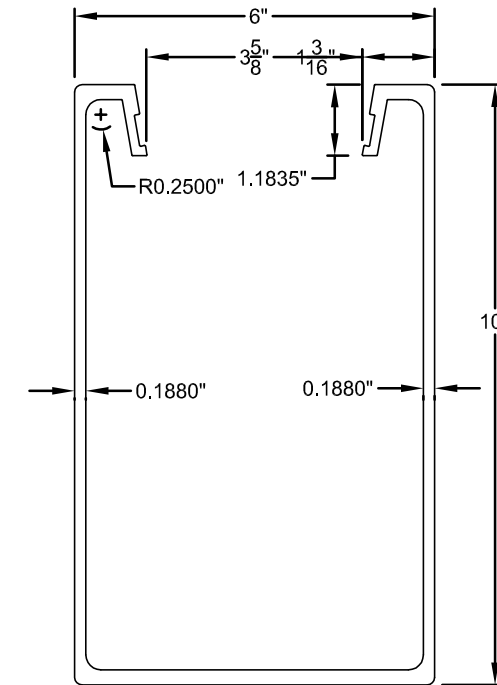

1 4" X 4" GUTTER BEAM

2 4" X 6" GUTTER BEAM

3 4" X 8" GUTTER BEAM

4 6" X 6" GUTTER BEAM

5 6" X 8" GUTTER BEAM

6 6" X 10" GUTTER BEAM

DRAWN BY: Arnold Parker		DATE: 10/03/2011	 Quality Aluminum Fabricators Since 1982 13302 Redfish Lane Stafford, TX 77477 (281) 499-9026
SCALE: Varies	JOB No.: 0000	REV:	
TITLE: All Gutter Beams		SHEET: 1	