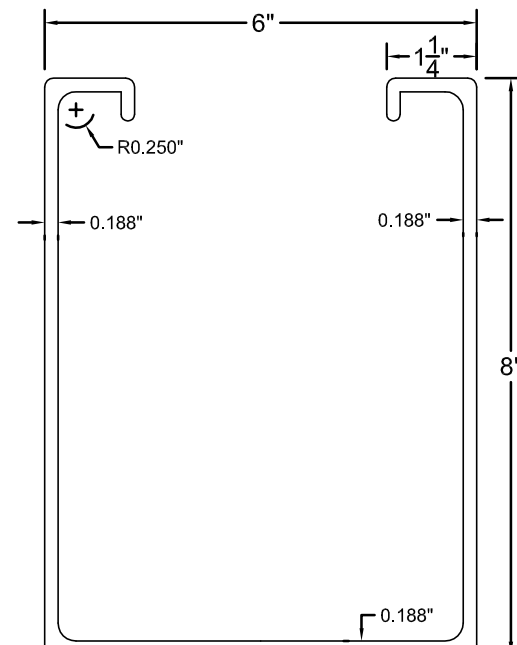

1 4" X 4" GUTTER BEAM

2 4" X 6" GUTTER BEAM

3 4" X 8" GUTTER BEAM

4 6" X 6" GUTTER BEAM

5 6" X 8" GUTTER BEAM

6 6" X 10" GUTTER BEAM

DRAWN BY: Arnold Parker		DATE: 10/03/2011	 Quality Aluminum Fabricators Since 1982 13302 Redfish Lane Stafford, TX 77477 (281) 499-9026
SCALE: Varies	JOB No.: 0000	REV:	
TITLE: All Gutter Beams		SHEET: 1	