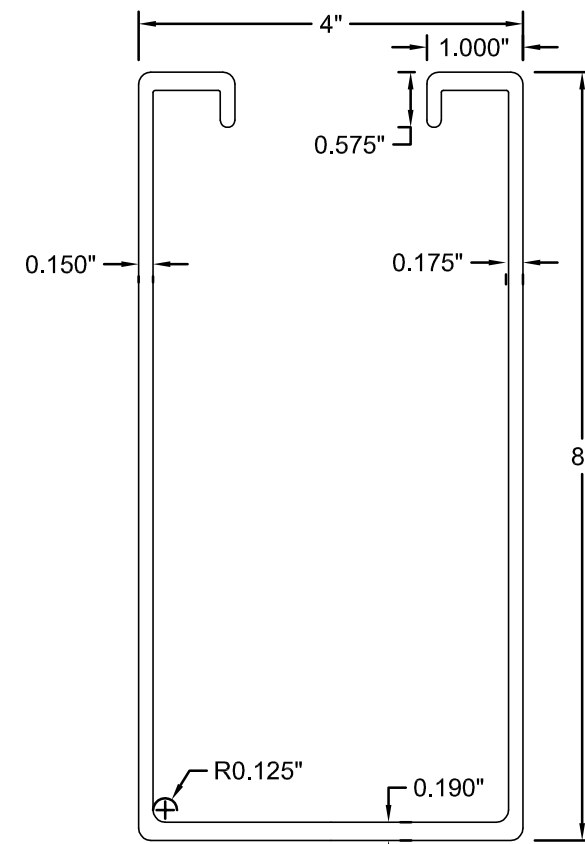

1 4" X 4" GUTTER BEAM

2 4" X 6" GUTTER BEAM

3 4" X 8" GUTTER BEAM

4 6" X 6" GUTTER BEAM

5 6" X 8" GUTTER BEAM

6 6" X 10" GUTTER BEAM

DRAWN BY: Arnold Parker		DATE: 10/03/2011	 Quality Aluminum Fabricators Since 1982 13302 Redfish Lane Stafford, TX 77477 (281) 499-9026
SCALE: Varies	JOB No.: 0000	REV:	
TITLE: All Gutter Beams		SHEET: 1	