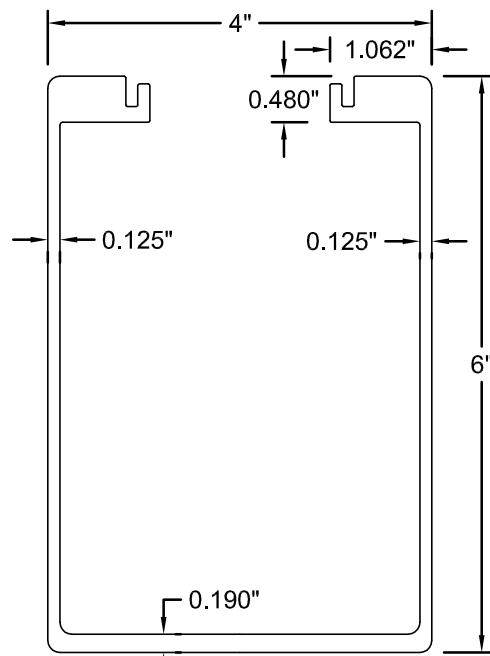

1 4" X 4" GUTTER BEAM

2 4" X 6" GUTTER BEAM

3 4" X 8" GUTTER BEAM

4 6" X 6" GUTTER BEAM

5 6" X 8" GUTTER BEAM

6 6" X 10" GUTTER BEAM

DRAWN BY: Arnold Parker		DATE: 10/03/2011	 Quality Aluminum Fabricators Since 1982 13302 Redfish Lane Stafford, TX 77477 (281) 499-9026
SCALE: Varies	JOB No.: 0000	REV:	
TITLE: All Gutter Beams		SHEET: 1	