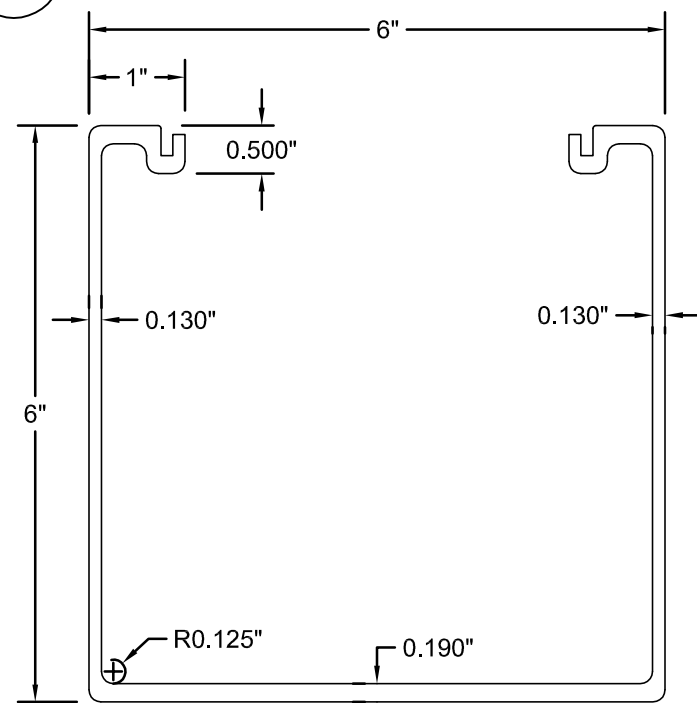

1 4" X 4" GUTTER BEAM

2 4" X 6" GUTTER BEAM

3 4" X 8" GUTTER BEAM

4 6" X 6" GUTTER BEAM

5 6" X 8" GUTTER BEAM

6 6" X 10" GUTTER BEAM

DRAWN BY: Arnold Parker		DATE: 10/03/2011	 Quality Aluminum Fabricators Since 1982 13302 Redfish Lane Stafford, TX 77477 (281) 499-9026
SCALE: Varies	JOB No.: 0000	REV:	
TITLE: All Gutter Beams		SHEET: 1	